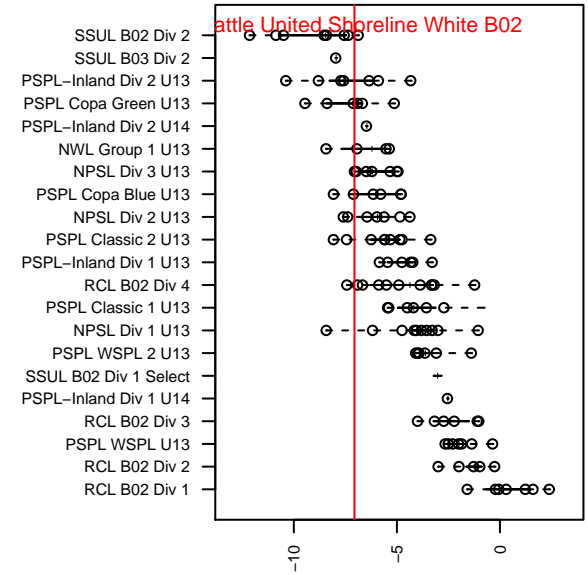

**attack and defense rating
relative to others at age
and all opponents in last 13 months**