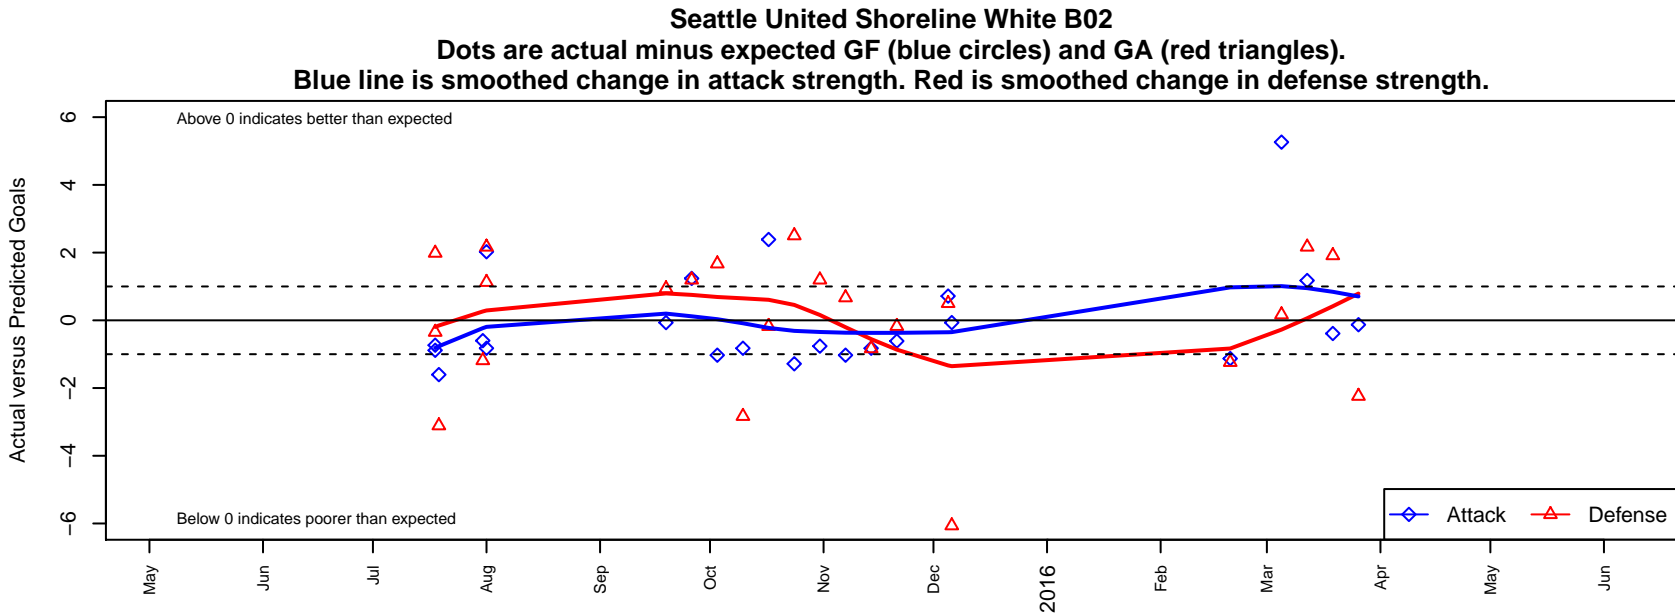

**attack and defense variance (black dot)
relative to other teams
and top 10 in region**

**attack and defense rating
relative to others at age
and all opponents in last 13 months**

Seattle United Shoreline White B02

Seattle United Regional
Shoreline, WA
B02 total strength=543
attack=0.59 defense=0.29
fall league = NPSL Div 3 U13
spr league = Spr NPSL Div 2 U13

alt names used:
Seattle United SH B02 White
Seattle United Shoreline B02 White
Seattle United B02 Shoreline White
Seattle United SH B02 White

Venues played:
2015 KITG BU13 Green
2015 Strawberry Classic BU13
2015 NPSL Division 3 U13
2015 Spr NPSL Division 2 U13